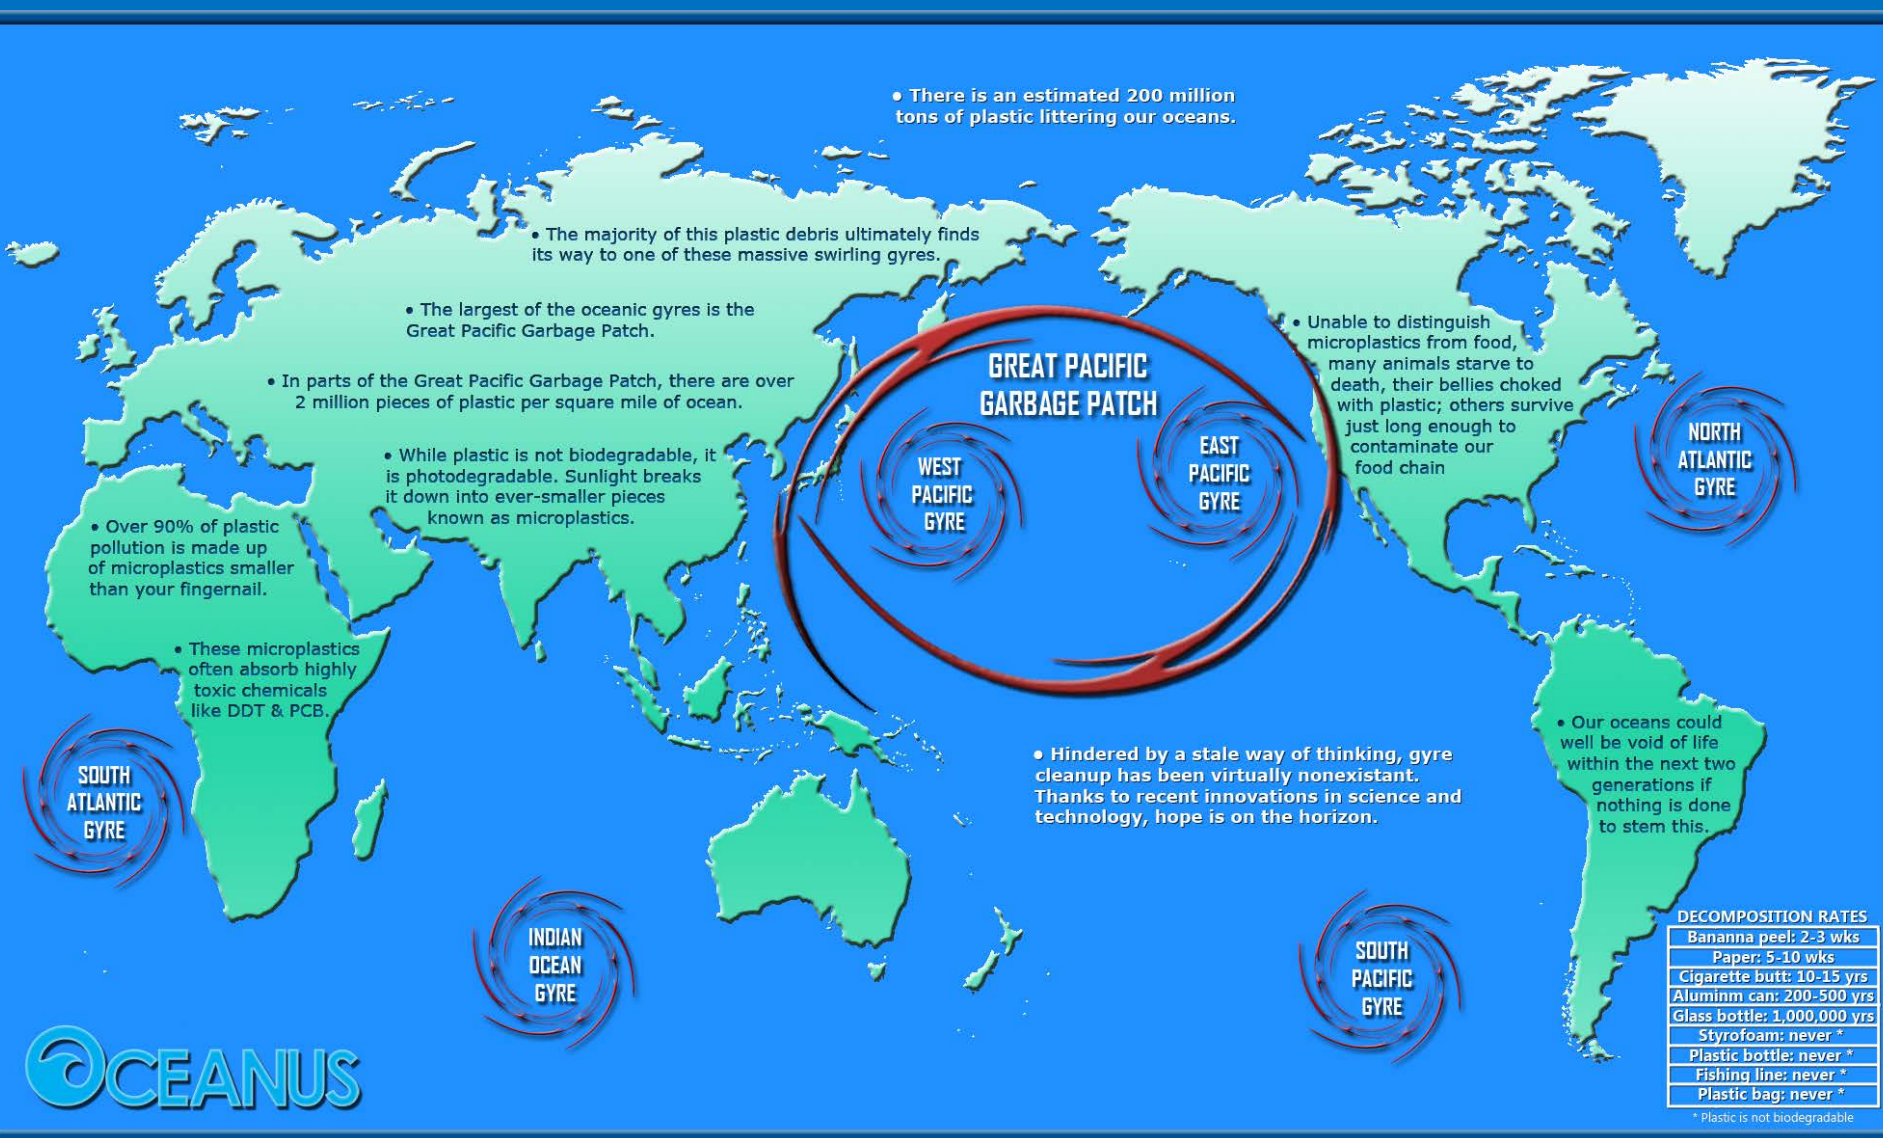

Zuzka Janglová

**GREAT PACIFIC
GARBAGE PATCH**

• There is an estimated 200 million tons of plastic littering our oceans.

• The majority of this plastic debris ultimately finds its way to one of these massive swirling gyres.

• The largest of the oceanic gyres is the Great Pacific Garbage Patch.

• In parts of the Great Pacific Garbage Patch, there are over 2 million pieces of plastic per square mile of ocean.

• While plastic is not biodegradable, it is photodegradable. Sunlight breaks it down into ever-smaller pieces known as microplastics.

• Over 90% of plastic pollution is made up of microplastics smaller than your fingernail.

• These microplastics often absorb highly toxic chemicals like DDT & PCB.

• Unable to distinguish microplastics from food, many animals starve to death, their bellies choked with plastic; others survive just long enough to contaminate our food chain